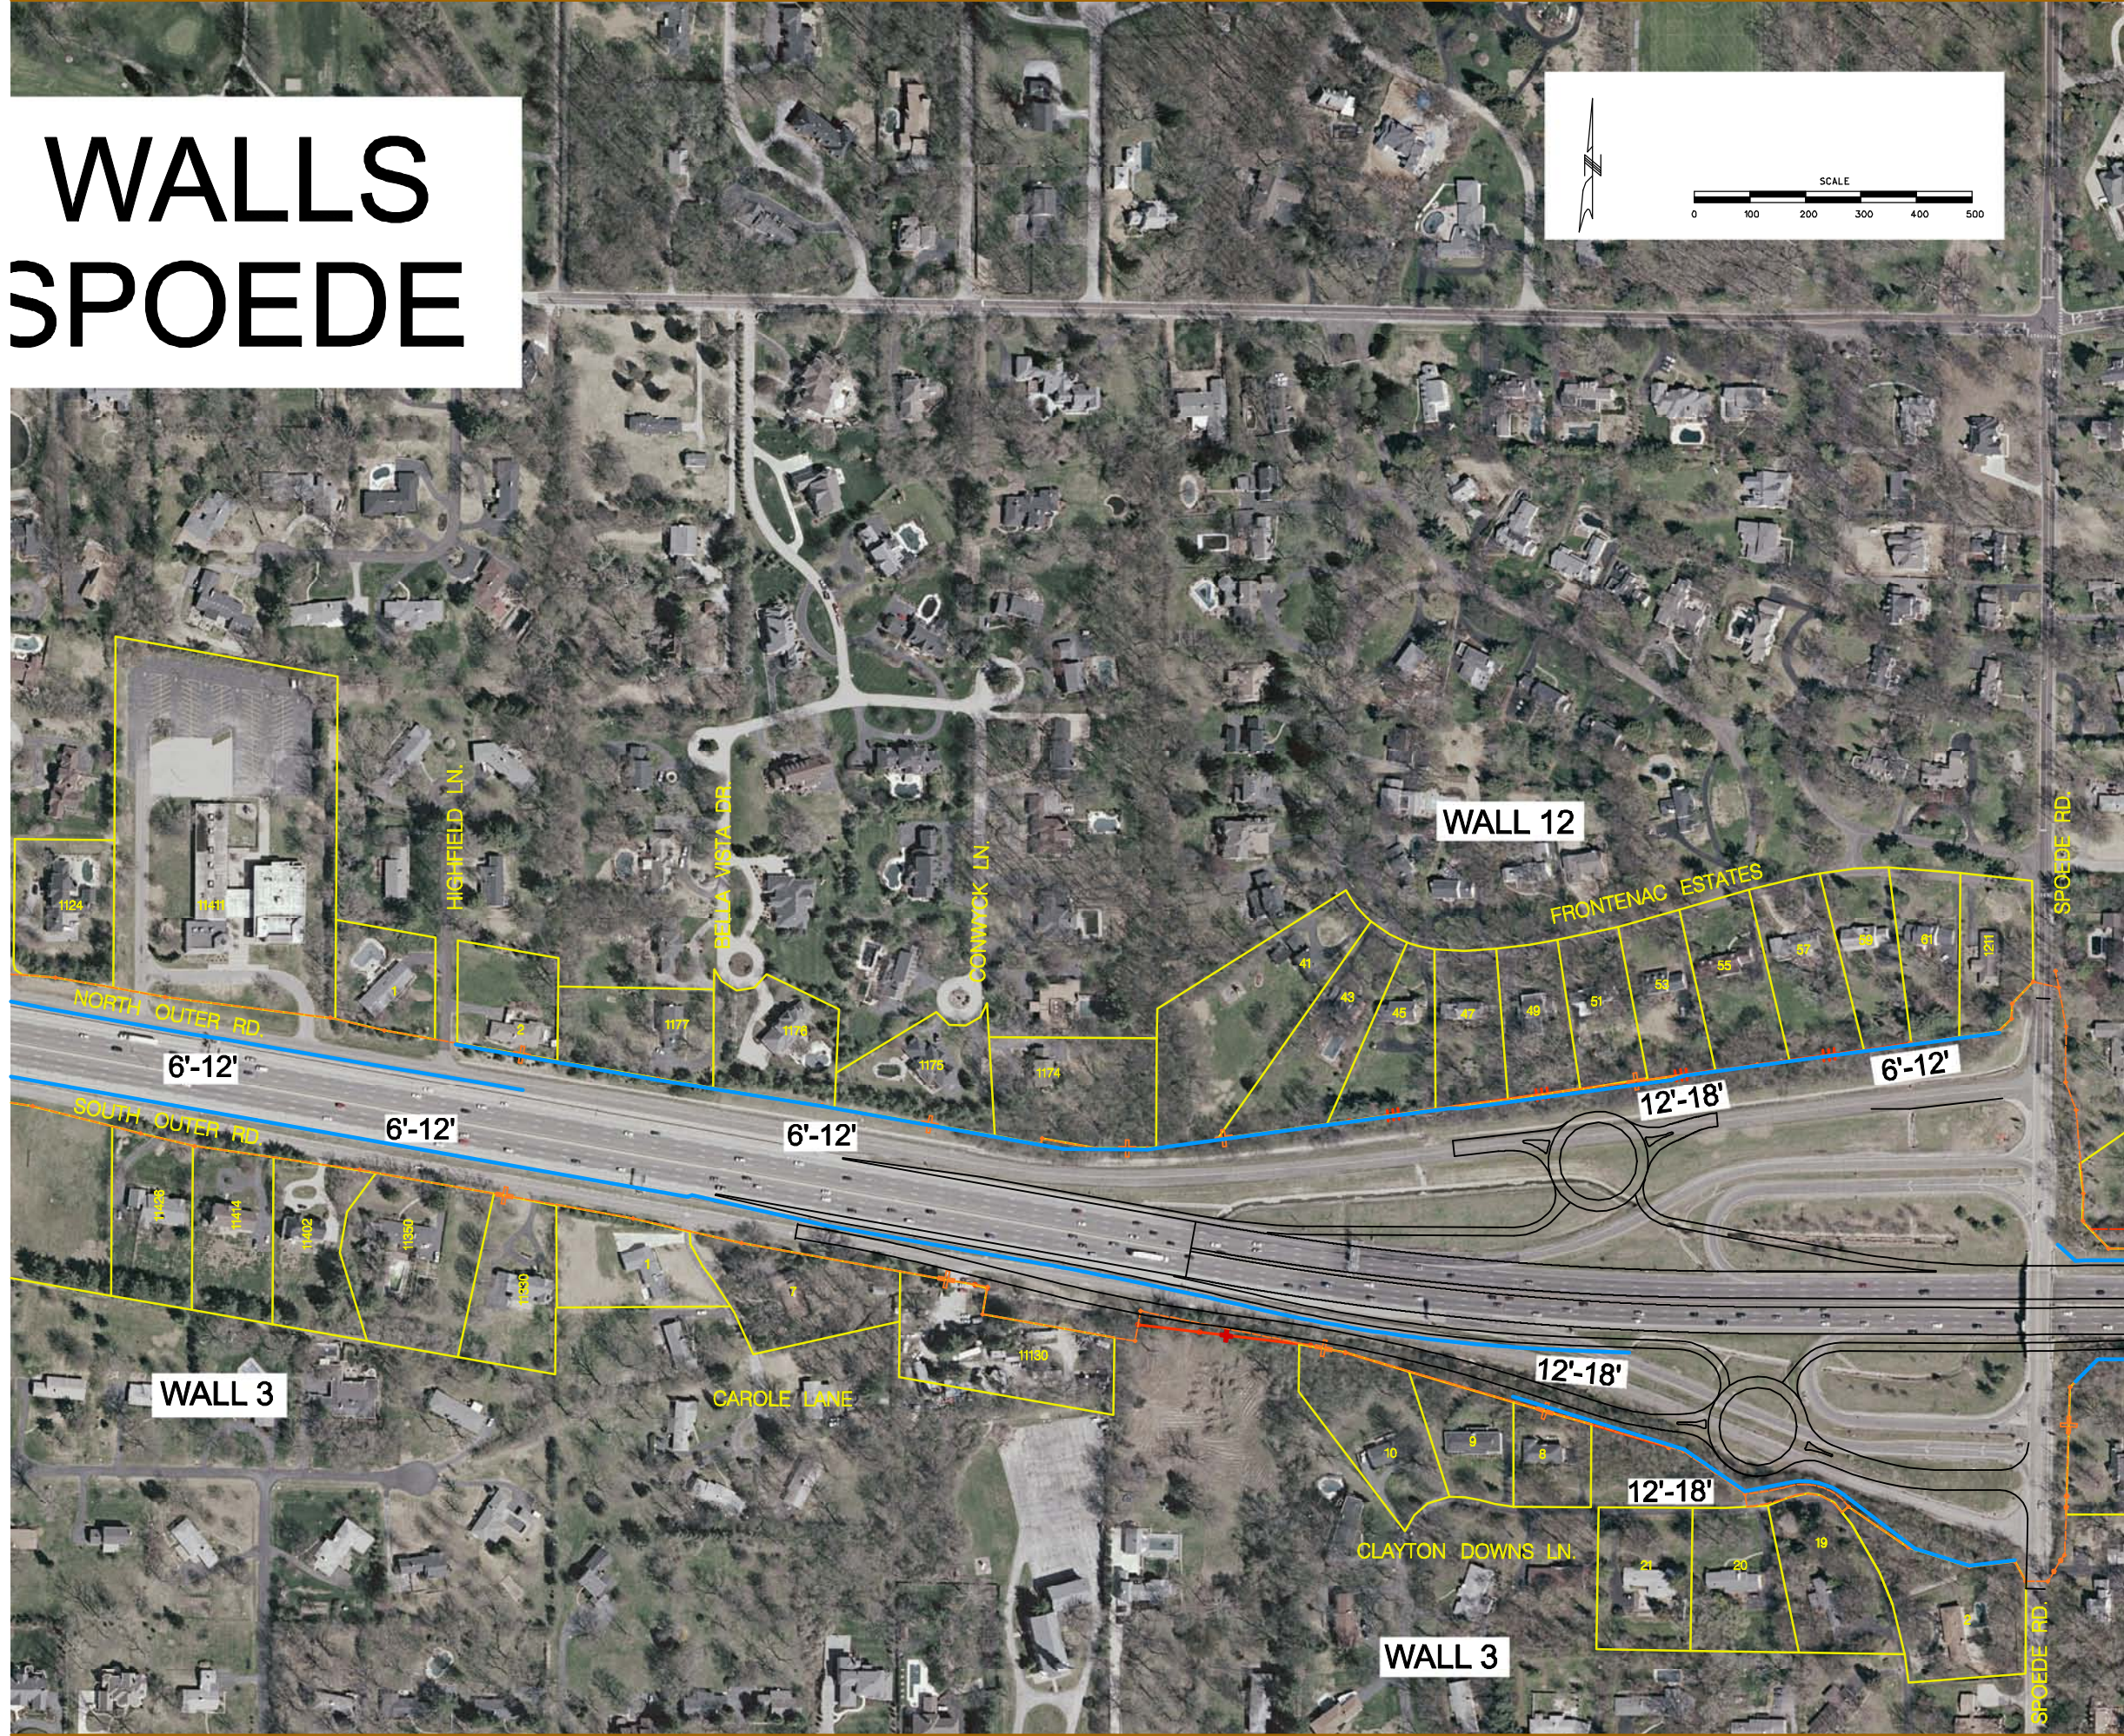

WALLS SPOEDE

HIGHFIELD LN.

BELLA VISTA DR.

CONWYCK LN.

WALL 12

FRONTENAC ESTATES

SPOEDE RD.

NORTH OUTER RD

6'-12'

6'-12'

6'-12'

12'-18'

6'-12'

SOUTH OUTER RD

WALL 3

CAROLE LANE

12'-18'

12'-18'

CLAYTON DOWNS LN.

WALL 3

SPOEDE RD.